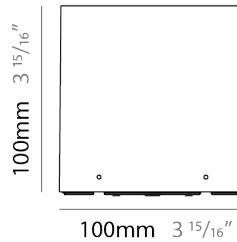

1. To build a product code in our configurator select the specify button on the base model # product page
2. To build a manual product code on this datasheet choose from the options listed below in blue font and add the suffix to the base model #

GENERAL

Series: Mini Special
Brand: Platek
Division: Exterior
Mounting Type: Surface
Mounting Location: Wall
Subcategory: Wall Effect

PHYSICAL

Shape: Rectangle
Length (mm): 200
Length (in): 7 7/8
Height (mm): 100
Depth (mm): 100
Height (in): 3 15/16
Depth (in): 3 15/16
Light Distribution: Direct / Indirect
Weight (kg): 1.6
Weight (lbs): 3.53
Diffuser: Clear tempered glass / Diffused Sandblasted Glass
Fixture Finish: [BLK / WHI / GRY / COR / ANT / BRZ](#)
Fixture Material: Aluminum Die Cast

ELECTRICAL

Lamp Type: LED
Input Wattage (W): 21
Total Output Wattage (W): 16
Dimming: Non-Dimmable
Driver Included: Yes
Driver Location: Integrated
Driver Type: Constant Current - 120Vac
Driver Class: Class 2
Input Voltage (V): 120 - 277
Constant Current (MA): 700
Upon Request: Remote: 0-10Vdc dimming / Phase dimming / Non-dimming 120/277Vac

LED

Color Temperature (°K): [3000 / 4000](#)
Max. Delivered Lumen (lm): 1770 / 1840
Nominal Lumen (lm): 2080 / 2160
CRI: >80 CRI
Lamp Life (hrs): 60000

OPTICAL

Optic°: [2 Openings](#)

RATINGS AND CERTIFICATIONS

Certified By: Certified for North American Standards
IP rating: IP65
IK Rating: IK05

PROJECT
TYPE
SPECIFIER
QUANTITY
DATE