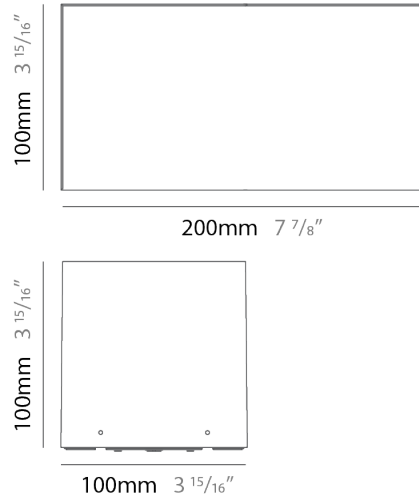

GENERAL

Series: Mini Special
Brand: Platek
Division: Exterior
Mounting Type: Surface
Mounting Location: Ceiling
Subcategory: Downlight

PHYSICAL

Shape: Rectangle
Length (mm): 200
Length (in): 7 7/8
Width (mm): 100
Width (in): 3 15/16
Height (mm): 100
Height (in): 3 15/16
Light Distribution: Direct
Diffuser: Clear tempered glass / Diffused Sandblasted Glass
Fixture Finish: [BLK](#) / [WHI](#) / [GRY](#) / [COR](#) / [ANT](#) / [BRZ](#)
Fixture Material: Aluminum Die Cast

ELECTRICAL

Lamp Type: LED
Input Wattage (W): 11
Total Output Wattage (W): 8
Dimming: Non-Dimmable
Driver Included: Yes
Driver Location: Integrated
Driver Type: Constant Current - 120Vac
Driver Class: Class 2
Input Voltage (V): 120 - 277
Constant Current (mA): 700
Upon Request: (Not included - see components [IP65 or higher enclosure to be supplied by others]) Remote: 0-10Vdc dimming / Integral: Phase dimming 120Vac / Non-dimming 120/277Vac

LED

Color Temperature (°K): [3000](#) / [4000](#)
Max. Delivered Lumen (lm): 770 / 800
Nominal Lumen (lm): 1040 / 1080
CRI: >80 CRI
Lamp Life (hrs): 60000

OPTICAL

Optic°: [Transparent](#) / [Diffused](#)

RATINGS AND CERTIFICATIONS

Certified By: Certified for North American Standards
IP rating: IP65
IK Rating: IK05
Bug Rating: B1 U1 G0